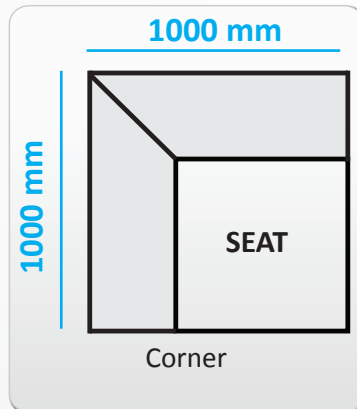

**Large Choice of Fabrics and Colours Available**

Fabric A: Micro Fibre, Micro Plush, Corduroy

Fabric B: Velvet Suede, Linen Weave

Fabric C: Sky Fabric, Miss Fabric, Duraluxe

DISCLAIMER: Please note that delivery times will apply for all custom lounge orders. Please note that all dimensions are to be used as a guide only. Minor Variances in dimensions may occur, subject to the manufacturer. Please see staff for more information. We recommend Guardsman Fabric Warranty be purchased for all custom lounge orders.