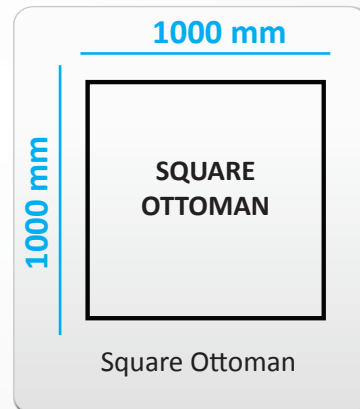

**Large Choice of Fabrics and Colours Available**

Fabric A: Micro Fibre, Micro Plush, Corduroy

Fabric B: Velvet Suede, Linen Weave

Fabric C: Sky Fabric, Miss Fabric, Duraluxe

DISCLAIMER: Please note that delivery times will apply for all custom lounge orders. Please note that all dimensions are to be used as a guide only. Minor Variances in dimensions may occur, subject to the manufacturer. Please see staff for more information. We recommend Guardsman Fabric Warranty be purchased for all custom lounge orders.