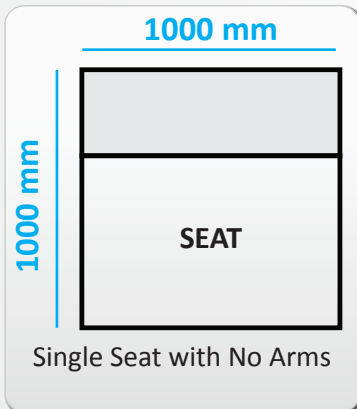

**Large Choice of Fabrics and Colours Available**

Fabric A: Micro Fibre, Micro Plush, Corduroy

Fabric B: Velvet Suede, Linen Weave

Fabric C: Sky Fabric, Miss Fabric, Duraluxe

DISCLAIMER: Please note that delivery times will apply for all custom lounge orders. Please note that all dimensions are to be used as a guide only. Minor Variances in dimensions may occur, subject to the manufacturer. Please see staff for more information. We recommend Guardsman Fabric Warranty be purchased for all custom lounge orders.