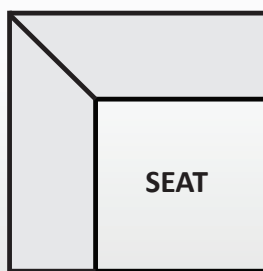

1100 mm

1030 mm

Recliner with Left Hand Facing Arm

1100 mm

1030 mm

Recliner with Right Hand Facing Arm

830 mm

1030 mm

Single Seat with No Arms

830 mm

1030 mm

Single Seat with No Arms with In-Built Recliner

1120 mm

1120 mm

Corner

350 mm

1030 mm

Console

1050 mm

1640 mm

Chaise with Right Hand Facing Arm

1050 mm

1640 mm

Chaise with Left Hand Facing Arm