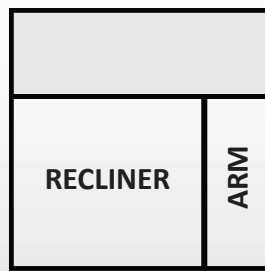

1100 mm

1030 mm

Recliner with Left Hand Facing Arm

1100 mm

1030 mm

Recliner with Right Hand Facing Arm

830 mm

1030 mm

Single Seat with No Arms

830 mm

1030 mm

Single Seat with No Arms with In-Built Recliner

1120 mm

1120 mm

Corner

350 mm